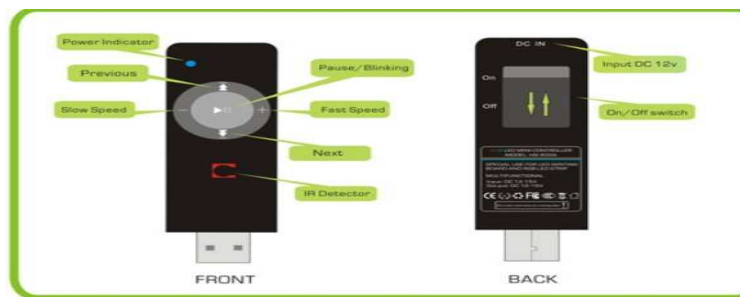

Ledline LAVAGNE LED

No.	Picture	Order Code	Size (mm) H x L	Frame	Product Specifications	Net Weight	Color light
1		L001	600x470x20 mm	Brown Wood	Remote LED Sign board Directly remote function 24key remote	2Kg	RGB
2		L002	260x220mm	Black Silver	Portable T Series Black & Silver Aluminium Frame Transparance Writing area With self stand, and hung stuff Function work with USB controller	/	RGB
2A		L003	450x260mm	Black/Silver		/	RGB
2B		L004	450x340mm	Black/Silver		/	RGB
3		L005	290x240x15 mm	Black Silver	Aluminum frame board *Black / silver/ aluminium frame 2 color for choose * Fixed Black background * High-hardness writing area-hard coated PMMA acrylic. Anti-scratch and crystal transparence.	0,9Kg	RGB
4		L006	470x360x15 mm	Black Silver	* Super thin (1.5cm) and ultra-light frame board * Light source: High-brightness RGB I FD 7color 5050MDI FD	1,64Kg	RGB

Incluso con lavagna LED:
 Adattatore corrente
 Pennarello Bianco
 USB
 Controller
 Panno per pulire la lavagna

Ledline Croci LED per farmacie

No.	Picture	Order Code	item no.	Voltage, Wattage	Size (mm)	Pitch(mm)	IP	LED (pcs)	Color light
12		CR001	60 Cross(SH-60CROSS)	220V AC, 130W	63×93×10cm	12,5mm	IP65	2560	Green or Blue
13		CR002	80 Cross (SH-80CROSS)	220V AC, 130W	80×112×10cm	16mm	IP65	2560	Pure Green or Blue