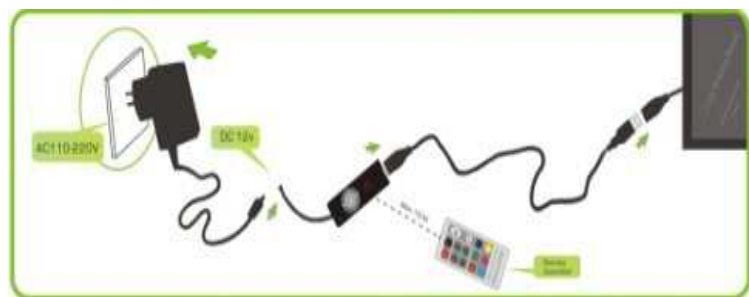

Ledline LAVAGNE LED

No.	Picture	Order Code	Size (mm) H x L	Frame	Product Specifications	Net Weight	Color light
1		L001	600x470x20 mm	Brown Wood	Remote LED Sign board Directly remote function 24key remote	2Kg	RGB
2		L002	260x220mm	Black Silver	Portable T Series Black & Silver Aluminium Frame Transparance Writing area With self stand, and hung stuff Function work with USB controller	/	RGB
2A		L003	450x260mm	Black/Silver		/	RGB
2B		L004	450x340mm	Black/Silver		/	RGB
3		L005	290x240x15 mm	Black Silver	Aluminum frame board *Black / silver/ aluminium frame 2 color for choose * Fixed Black background * High-hardness writing area-hard coated PMMA acrylic. Anti-scratch and crystal transparence.	0,9Kg	RGB
4		L006	470x360x15 mm	Black Silver	* Super thin (1.5cm) and ultra-light frame board * Light source: High-brightness RGB I FD 7color 5050MDI FD	1,64Kg	RGB

Incluso con lavagna LED:
 Adattatore corrente
 Pennarello Bianco
 USB
 Controller
 Panno per pulire la lavagna

Ledline Croci LED per farmacie

No.	Picture	Order Code	item no.	Voltage, Wattage	Size (mm)	Pitch(mm)	IP	LED (pcs)	Color light
12		CR001	60 Cross(SH-60CROSS)	220V AC, 130W	63×93×10cm	12,5mm	IP65	2560	Green or Blue
13		CR002	80 Cross (SH-80CROSS)	220V AC, 130W	80×112×10cm	16mm	IP65	2560	Pure Green or Blue